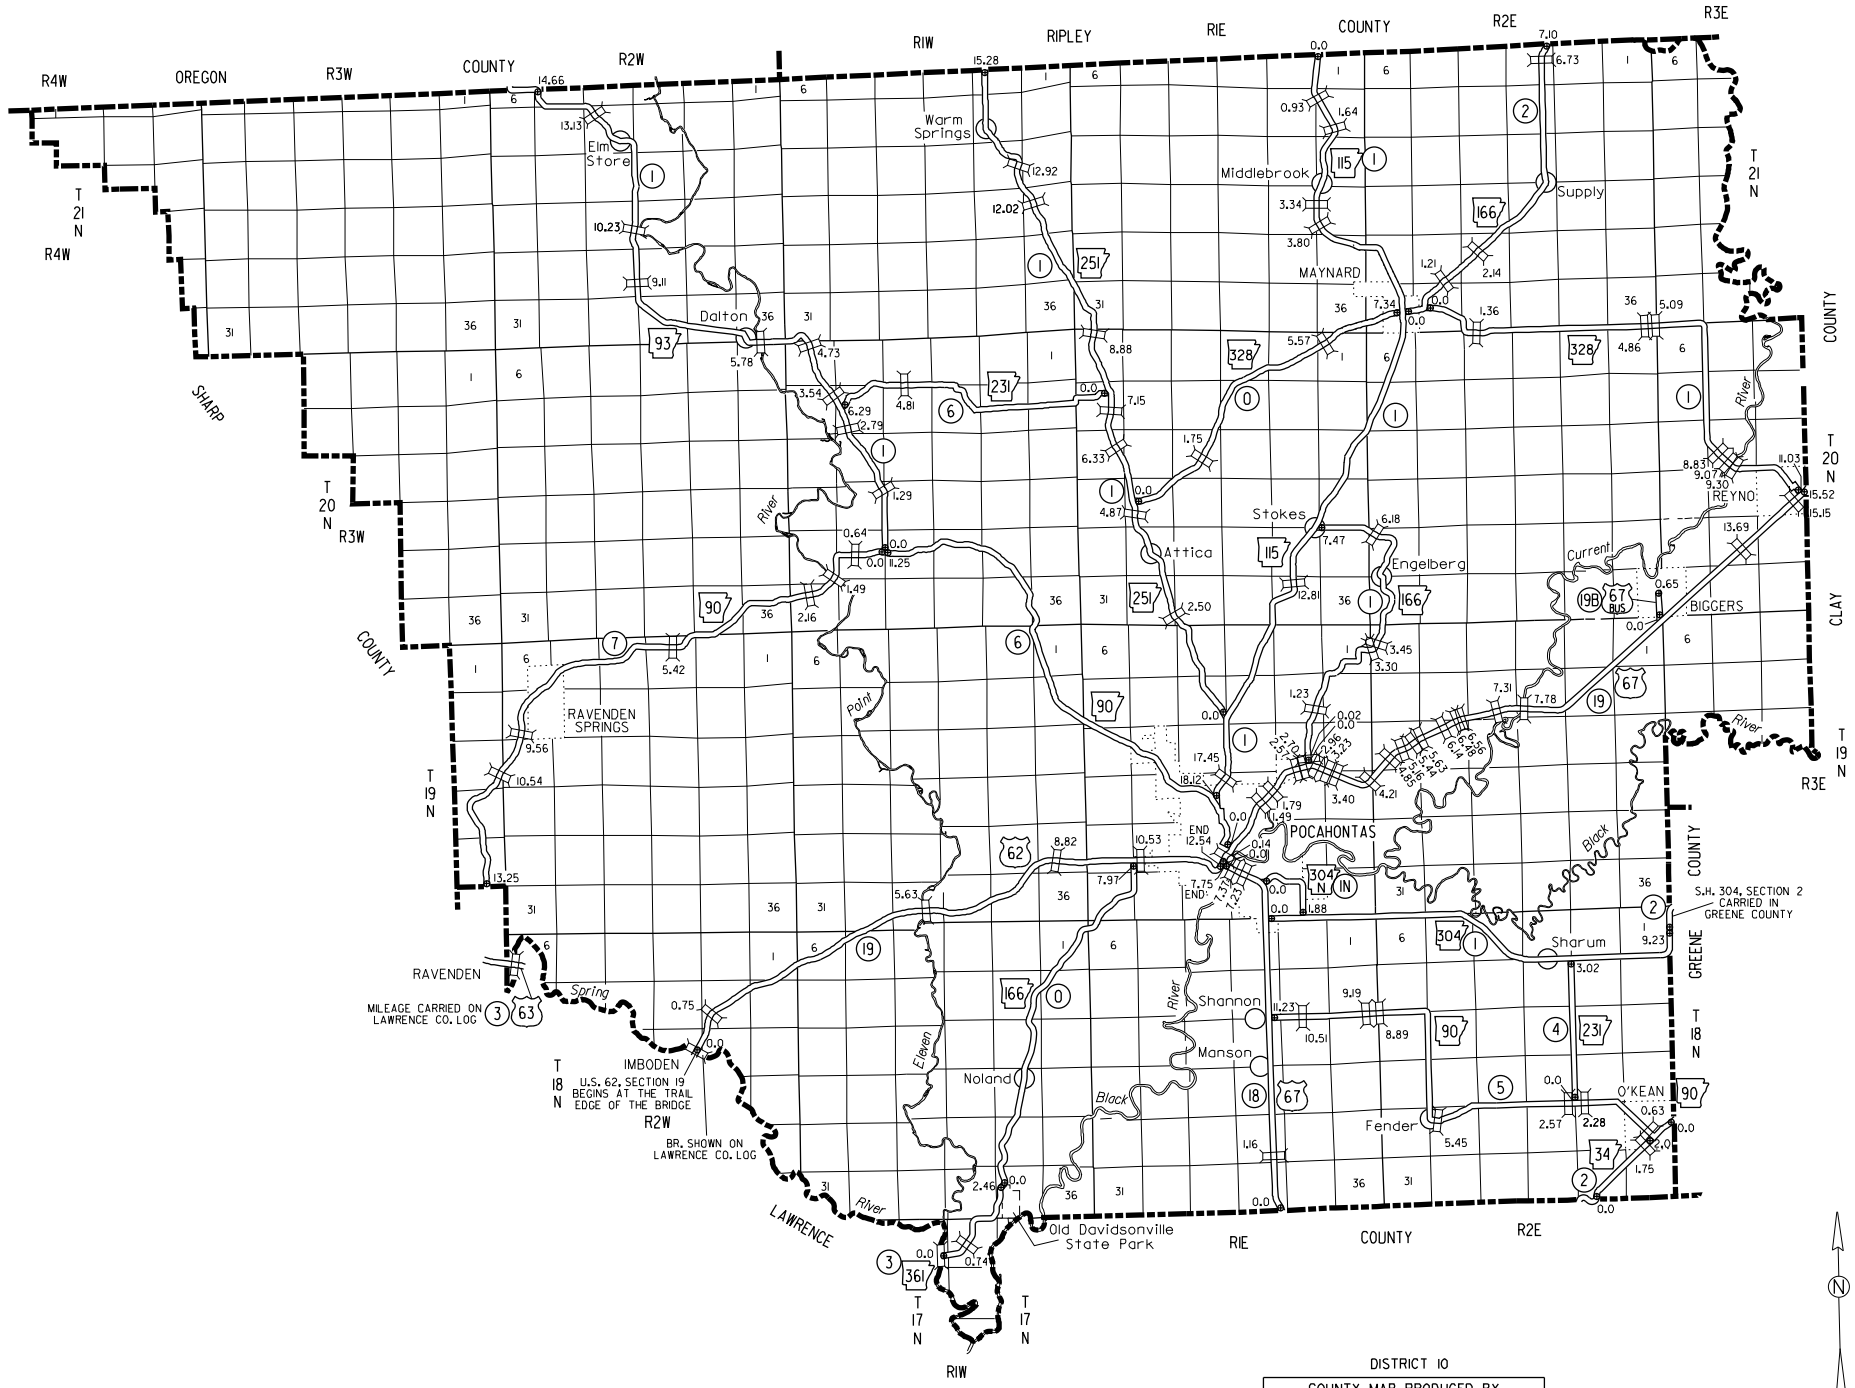

M I S S O U R I

STATE HIGHWAY  
ROUTE AND SECTION MAP  
RANDOLPH COUNTY  
ARKANSAS

1 0 1 2 3 4  
MILES

SHOWING  
BRIDGE LOG NUMBERS