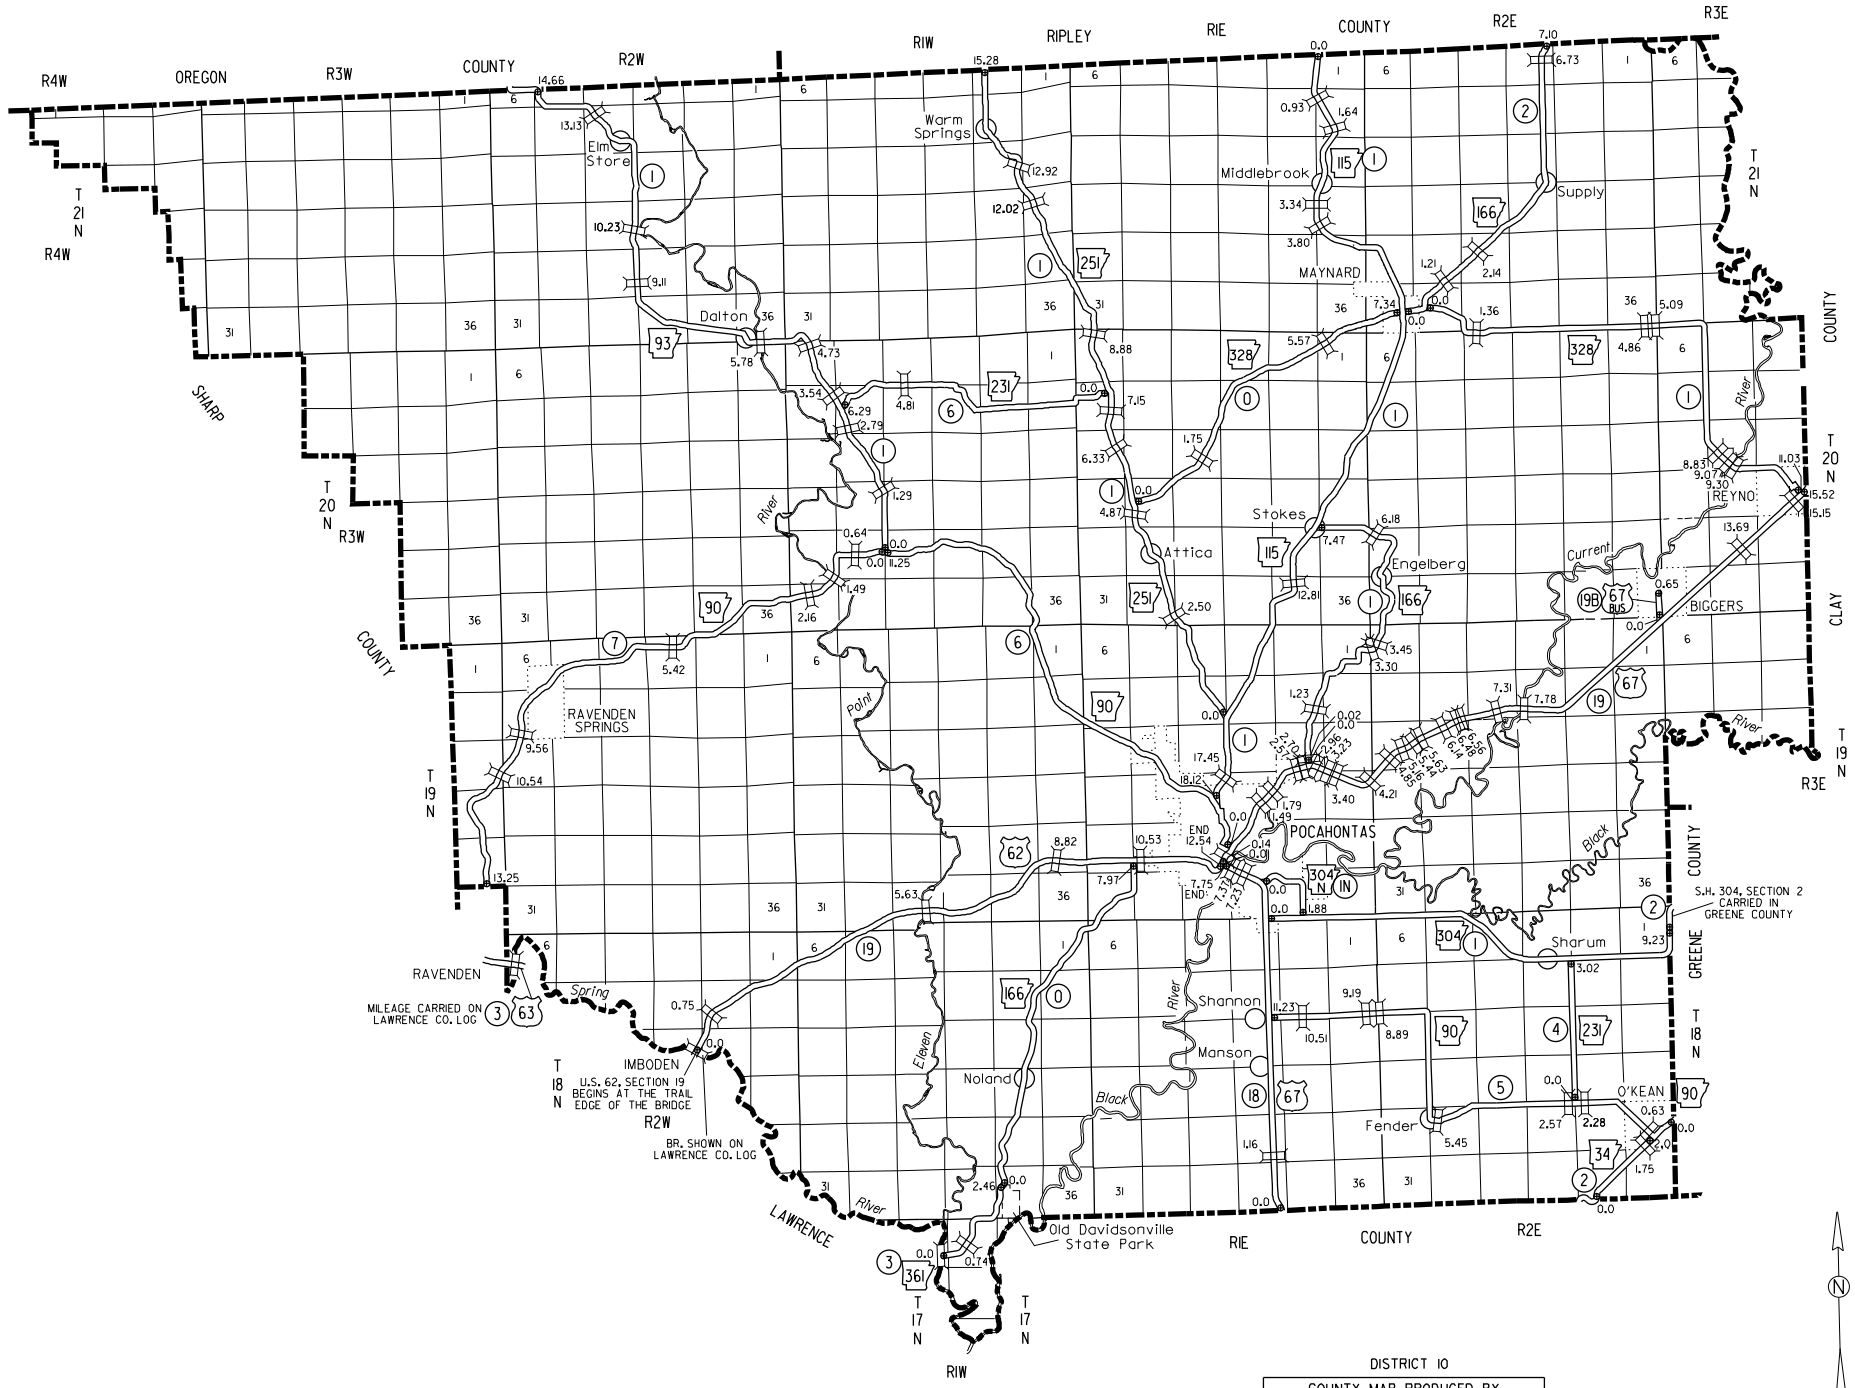

M I S S O U R I

STATE HIGHWAY
ROUTE AND SECTION MAP
RANDOLPH COUNTY
ARKANSAS

1 0 1 2 3 4
MILES

SHOWING
BRIDGE LOG NUMBERS

DISTRICT 10
COUNTY MAP PRODUCED BY
COMPUTER ASSISTED CARTOGRAPHY