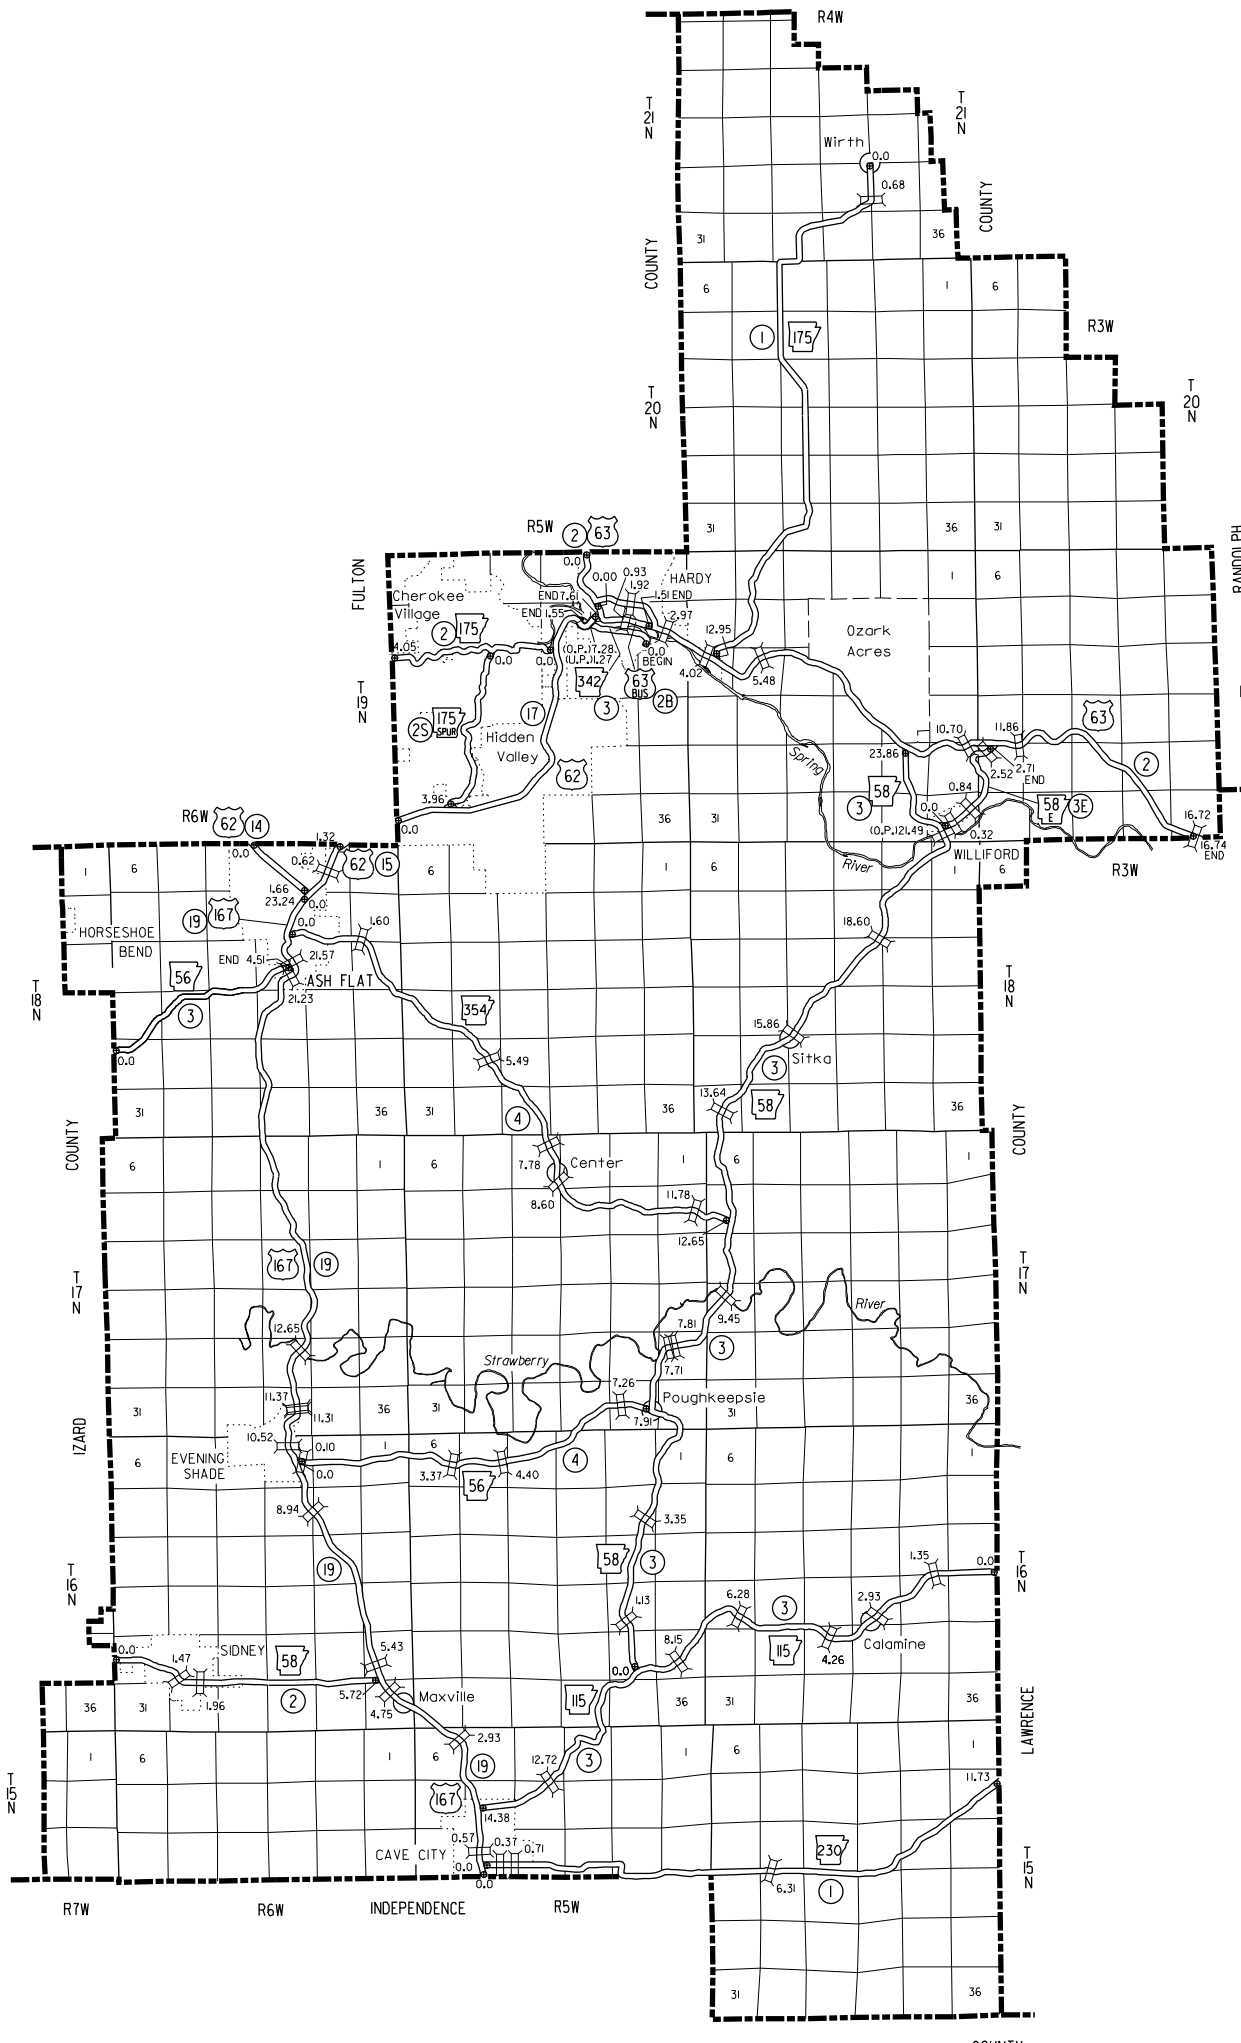

MISSOURI  
OREGON COUNTY

ROUTE AND SECTION MAP  
SHARP COUNTY 67

DISTRICT 5  
COUNTY MAP PRODUCED BY  
COMPUTER ASSISTED CARTOGRAPHY

STATE HIGHWAY  
ROUTE AND SECTION MAP  
SHARP COUNTY  
ARKANSAS

SHOWING  
BRIDGE LOG NUMBERS